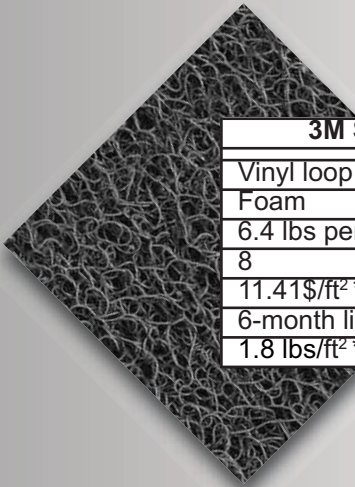

Nomad™ 6250

Diamond-Deluxe Duet™ #126

3M Specs		Specs		Crown Specs
Vinyl web		<b>Surface</b>		PVC
Vinyl	✓	<b>Backing</b>	✓	Foam
10.7 lbs per yd <sup>2</sup>		<b>Total Weight</b>	✓	14.4 lb per yd <sup>2</sup>
2		<b>Colors</b>	✓	3
12.36\$/ft <sup>2</sup> *		<b>List Price</b>	✓	10.25\$/ft <sup>2</sup>
6-month limited		<b>Warranty</b>	✓	Total Confidence

**3M** Nomad™ 8850  
For heavy traffic areas

Oxford™ Elite #265   
For heavy traffic areas

3M Specs		Specs		Crown Specs
Polypropylene / Nylon Vinyl		Surface	✓	Polypropylene / Nylon
6.5 lbs per yd <sup>2</sup>		Backing	✓	ThermoFlex Vinyl
124 grams per ft <sup>2</sup>		Total Weight	✓	7.45 lbs per yd <sup>2</sup>
7	✓	Water Retention**	✓	156 grams per ft <sup>2</sup>
14.45\$/ft <sup>2</sup> *		Colors	✓	4
1-year limited		List Price	✓	9.75\$/ft <sup>2</sup>
		Warranty	✓	Total Confidence

Nomad™ 5000  
For light to medium traffic areas

Cross-Over™ #255  
For medium to heavy traffic areas

3M Specs		Specs		Crown Specs
Polypropylene Vinyl		Surface	✓	Polypropylene
74 grams per ft <sup>2</sup>		Backing	✓	ThermoFlex Vinyl
5.2 lbs per yd <sup>2</sup>		Water Retention**	✓	100 grams per ft <sup>2</sup>
7	✓	Total Weight	✓	6.15 lbs per yd <sup>2</sup>
6.53\$/ft <sup>2</sup> *		Colors	✓	5
6-month limited		List Price	✓	6.05\$/ft <sup>2</sup>
		Warranty	✓	Total Confidence

Nomad™ 6050

Spaghetti Mat #130

3M Specs		Specs		Crown Specs
Vinyl loop Foam		Surface		Vinyl loop
6.4 lbs per yd <sup>2</sup>		Backing		Foam
8	✓	Total Weight		6.2 lb per yd <sup>2</sup>
11.41\$/ft <sup>2</sup> *		Colors	✓	2
6-month limited		List Price	✓	7.15\$/ft <sup>2</sup>
1.8 lbs/ft <sup>2</sup> *		Warranty	✓	1-year
		Dirt Load Capacity	✓	2.2 lbs/ft <sup>2</sup> *