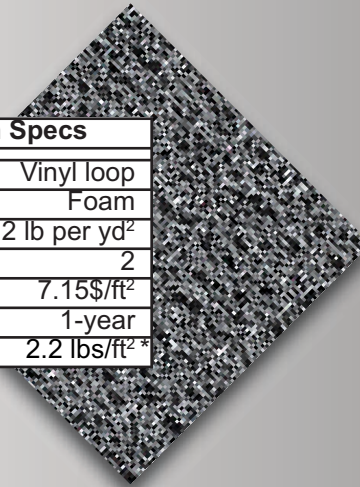

Nomad™ 6250

Diamond-Deluxe Duet™ #126

3M Specs		Specs		Crown Specs
Vinyl web		<b>Surface</b>		PVC
Vinyl	✓	<b>Backing</b>	✓	Foam
10.7 lbs per yd <sup>2</sup>		<b>Total Weight</b>	✓	14.4 lb per yd <sup>2</sup>
2		<b>Colors</b>	✓	3
12.36\$/ft <sup>2</sup> *		<b>List Price</b>	✓	10.25\$/ft <sup>2</sup>
6-month limited		<b>Warranty</b>	✓	Total Confidence

**3M** Nomad™ 8850  
For heavy traffic areas

Oxford™ Elite #265   
For heavy traffic areas

3M Specs		Specs		Crown Specs
Polypropylene / Nylon Vinyl		Surface	✓	Polypropylene / Nylon
6.5 lbs per yd <sup>2</sup>		Backing	✓	ThermoFlex Vinyl
124 grams per ft <sup>2</sup>		Total Weight	✓	7.45 lbs per yd <sup>2</sup>
7	✓	Water Retention**	✓	156 grams per ft <sup>2</sup>
14.45\$/ft <sup>2</sup> *		Colors	✓	4
1-year limited		List Price	✓	9.75\$/ft <sup>2</sup>
		Warranty	✓	Total Confidence

Nomad™ 5000  
For light to medium traffic areas

Cross-Over™ #255  
For medium to heavy traffic areas

3M Specs		Specs		Crown Specs
Polypropylene Vinyl		Surface	✓	Polypropylene
74 grams per ft <sup>2</sup>		Backing	✓	ThermoFlex Vinyl
5.2 lbs per yd <sup>2</sup>		Water Retention**	✓	100 grams per ft <sup>2</sup>
7	✓	Total Weight	✓	6.15 lbs per yd <sup>2</sup>
6.53\$/ft <sup>2</sup> *		Colors	✓	5
6-month limited		List Price	✓	6.05\$/ft <sup>2</sup>
		Warranty	✓	Total Confidence

Nomad™ 6050

Spaghetti Mat #130

3M Specs		Specs		Crown Specs
Vinyl loop Foam		Surface		Vinyl loop
6.4 lbs per yd <sup>2</sup>		Backing		Foam
8	✓	Total Weight		6.2 lb per yd <sup>2</sup>
11.41\$/ft <sup>2</sup> *		Colors	✓	2
6-month limited		List Price	✓	7.15\$/ft <sup>2</sup>
1.8 lbs/ft <sup>2</sup> *		Warranty	✓	1-year
		Dirt Load Capacity	✓	2.2 lbs/ft <sup>2</sup> *