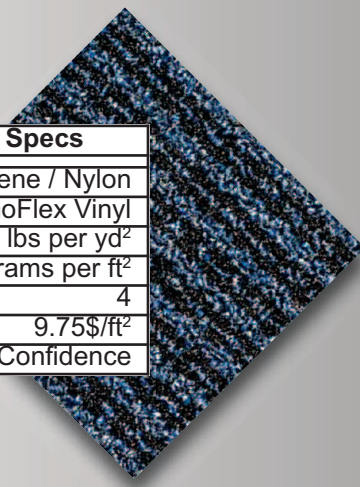

Nomad™ 6500  
For medium traffic areas

Oxford™ #361  
For medium to heavy traffic areas

3M Specs		Specs		Crown Specs
Polypropylene		<b>Surface</b>	✓	Polypropylene
Vinyl		<b>Backing</b>	✓	ThermoFlex Vinyl
6.25 lbs per yd <sup>2</sup>		<b>Total Weight</b>	✓	7.5 lbs per yd <sup>2</sup>
4		<b>Colors</b>	✓	4
11.60\$/ft <sup>2</sup> *		<b>List Price</b>	✓	8.95\$/ft <sup>2</sup>
6-month limited		<b>Warranty</b>	✓	Total Confidence

Nomad™ 6250

Diamond-Deluxe Duet™ #126

3M Specs		Specs		Crown Specs
Vinyl web		<b>Surface</b>		PVC
Vinyl	✓	<b>Backing</b>	✓	Foam
10.7 lbs per yd <sup>2</sup>		<b>Total Weight</b>	✓	14.4 lb per yd <sup>2</sup>
2		<b>Colors</b>	✓	3
12.36\$/ft <sup>2</sup> *		<b>List Price</b>	✓	10.25\$/ft <sup>2</sup>
6-month limited		<b>Warranty</b>	✓	Total Confidence

**3M** Nomad™ 8850  
For heavy traffic areas

Oxford™ Elite #265   
For heavy traffic areas

3M Specs		Specs		Crown Specs
Polypropylene / Nylon Vinyl		Surface	✓	Polypropylene / Nylon
6.5 lbs per yd <sup>2</sup>		Backing	✓	ThermoFlex Vinyl
124 grams per ft <sup>2</sup>		Total Weight	✓	7.45 lbs per yd <sup>2</sup>
7	✓	Water Retention**	✓	156 grams per ft <sup>2</sup>
14.45\$/ft <sup>2</sup> *		Colors	✓	4
1-year limited		List Price	✓	9.75\$/ft <sup>2</sup>
		Warranty	✓	Total Confidence

Nomad™ 5000  
For light to medium traffic areas

Cross-Over™ #255  
For medium to heavy traffic areas

3M Specs		Specs		Crown Specs
Polypropylene Vinyl		Surface	✓	Polypropylene
74 grams per ft <sup>2</sup>		Backing	✓	ThermoFlex Vinyl
5.2 lbs per yd <sup>2</sup>		Water Retention**	✓	100 grams per ft <sup>2</sup>
7	✓	Total Weight	✓	6.15 lbs per yd <sup>2</sup>
6.53\$/ft <sup>2</sup> *		Colors	✓	5
6-month limited		List Price	✓	6.05\$/ft <sup>2</sup>
		Warranty	✓	Total Confidence