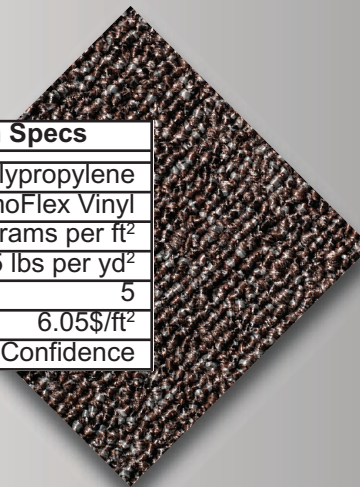

Nomad™ 6500  
For medium traffic areas

Oxford™ #361  
For medium to heavy traffic areas

3M Specs		Specs		Crown Specs
Polypropylene		<b>Surface</b>	✓	Polypropylene
Vinyl		<b>Backing</b>	✓	ThermoFlex Vinyl
6.25 lbs per yd <sup>2</sup>		<b>Total Weight</b>	✓	7.5 lbs per yd <sup>2</sup>
4		<b>Colors</b>	✓	4
11.60\$/ft <sup>2</sup> *		<b>List Price</b>	✓	8.95\$/ft <sup>2</sup>
6-month limited		<b>Warranty</b>	✓	Total Confidence

Nomad™ 6250

Diamond-Deluxe Duet™ #126

3M Specs		Specs		Crown Specs
Vinyl web		<b>Surface</b>		PVC
Vinyl	✓	<b>Backing</b>	✓	Foam
10.7 lbs per yd <sup>2</sup>		<b>Total Weight</b>	✓	14.4 lb per yd <sup>2</sup>
2		<b>Colors</b>	✓	3
12.36\$/ft <sup>2</sup> *		<b>List Price</b>	✓	10.25\$/ft <sup>2</sup>
6-month limited		<b>Warranty</b>	✓	Total Confidence

**3M** Nomad™ 8850  
For heavy traffic areas

Oxford™ Elite #265   
For heavy traffic areas

3M Specs		Specs		Crown Specs
Polypropylene / Nylon Vinyl		Surface	✓	Polypropylene / Nylon
6.5 lbs per yd <sup>2</sup>		Backing	✓	ThermoFlex Vinyl
124 grams per ft <sup>2</sup>		Total Weight	✓	7.45 lbs per yd <sup>2</sup>
7	✓	Water Retention**	✓	156 grams per ft <sup>2</sup>
14.45\$/ft <sup>2</sup> *		Colors	✓	4
1-year limited		List Price	✓	9.75\$/ft <sup>2</sup>
		Warranty	✓	Total Confidence

Nomad™ 5000  
For light to medium traffic areas

Cross-Over™ #255  
For medium to heavy traffic areas

3M Specs		Specs		Crown Specs
Polypropylene Vinyl		Surface	✓	Polypropylene
74 grams per ft <sup>2</sup>		Backing	✓	ThermoFlex Vinyl
5.2 lbs per yd <sup>2</sup>		Water Retention**	✓	100 grams per ft <sup>2</sup>
7	✓	Total Weight	✓	6.15 lbs per yd <sup>2</sup>
6.53\$/ft <sup>2</sup> *		Colors	✓	5
6-month limited		List Price	✓	6.05\$/ft <sup>2</sup>
		Warranty	✓	Total Confidence